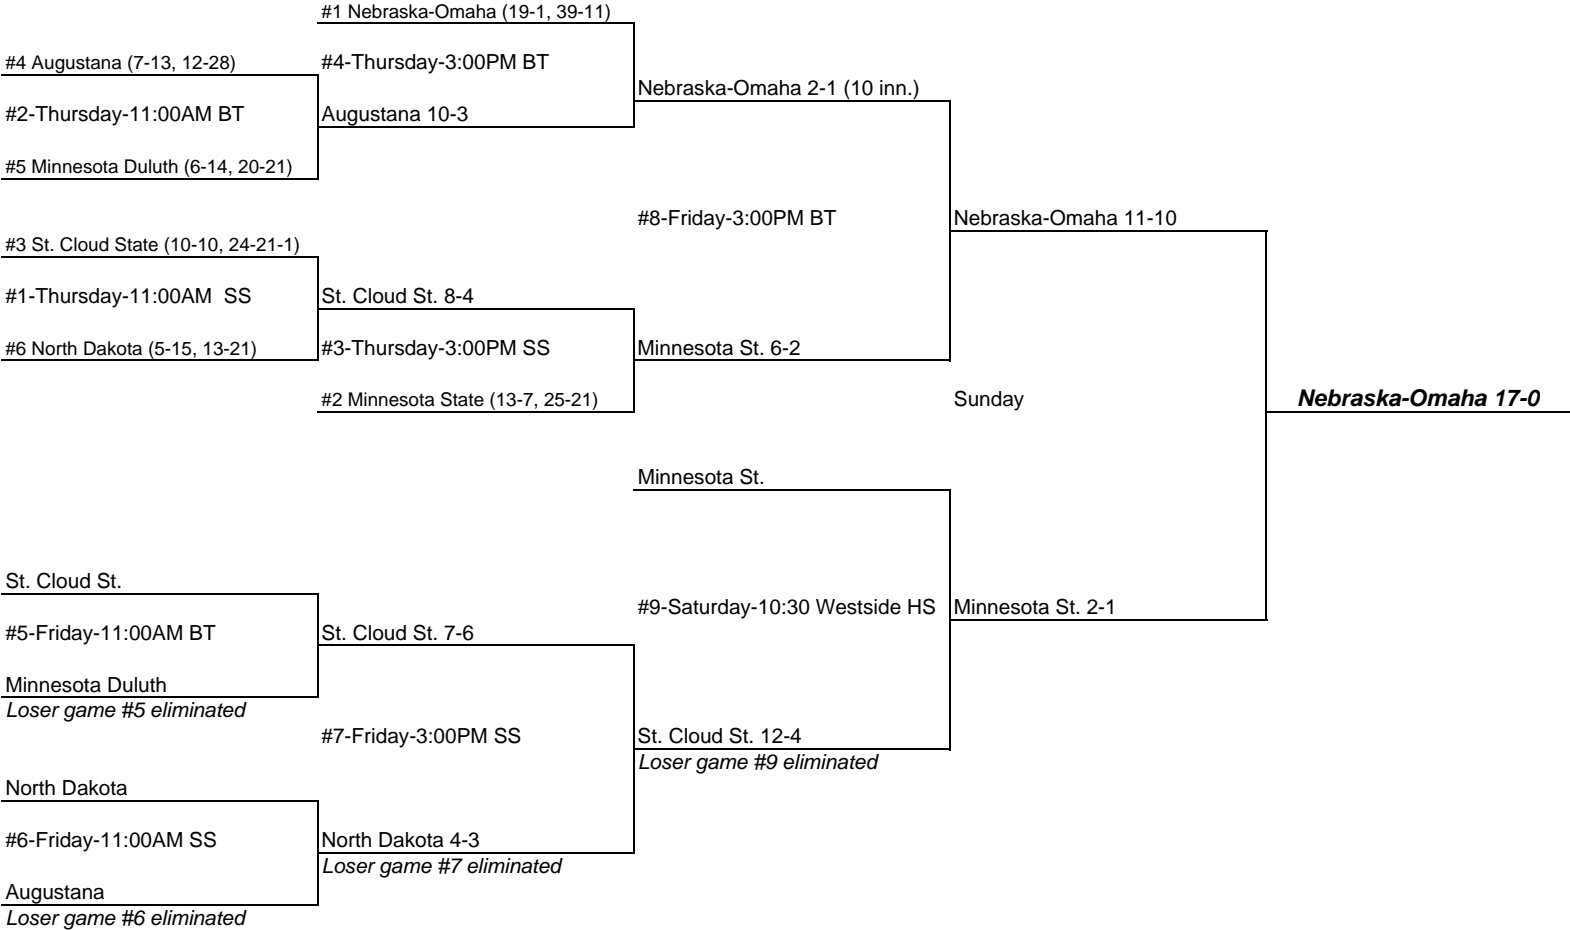

2008 NORTH CENTRAL CONFERENCE BASEBALL TOURNAMENT

OMAHA, NEBRASKA BOYS TOWN (BT) & SEYMOUR SMITH (SS) MAY 8-12

Times subject to change

North Central Conference
North Central Conference Statistics as of May 12, 2008
(All games)

TEAM BATTING	G	Avg	OBpct	Slug	AB	R	H	2B	3B	HR	RBI	BB	SO	SB	SBA	S	SF
1. Nebraska-Omaha.....	53	.342	.439	.546	1651	448	564	99	16	69	410	229	240	65	81	31	28
2. St. Cloud State.....	51	.299	.388	.449	1483	303	443	86	16	35	273	181	318	63	77	28	20
3. Augustana.....	43	.294	.376	.432	1295	271	381	70	6	32	243	129	243	23	35	22	12
4. Minnesota Duluth....	45	.289	.373	.455	1335	263	386	77	2	47	236	152	303	69	90	13	11
5. North Dakota.....	37	.289	.372	.402	1071	201	309	65	3	17	183	121	155	26	33	22	16
6. Minnesota State.....	50	.287	.375	.402	1449	269	416	72	17	20	230	171	262	78	96	39	12

TEAM PITCHING	G	ERA	BAvg	W	L	IP	H	R	ER	BB	SO	CG	HR	ShO	SV	BB/9	SO/9
1. Nebraska-Omaha.....	53	4.57	.256	42	11	401.1	394	234	204	191	435	14	33	2	8	4.28	9.75
2. St. Cloud State.....	51	5.33	.297	27	23	368.0	442	276	218	137	282	10	35	1	13	3.35	6.90
3. Minnesota State.....	50	5.35	.281	27	23	366.2	409	271	218	169	307	7	34	3	8	4.15	7.54
4. North Dakota.....	37	6.92	.299	14	23	266.2	324	251	205	136	221	10	40	1	6	4.59	7.46
5. Minnesota Duluth....	45	7.34	.309	20	25	325.0	411	335	265	194	261	2	46	4	5	5.37	7.23
6. Augustana.....	43	7.40	.308	13	30	303.0	380	304	249	206	237	4	34	1	2	6.12	7.04

INDIVIDUAL BATTING

Min 2.5 AB/Team game	CL	G	Avg	OBpct	Slug	AB	R	H	2B	3B	HR	RBI	BB	SO	SB	SBA	S	SF
1. Kyle Resser SCSU.....	SR	49	.416	.448	.691	178	36	74	17	1	10	42	10	24	7	8	0	3
2. Chris Weimer UNO.....	SR	53	.410	.473	.815	205	70	84	17	6	18	67	17	19	12	14	2	5
3. Nate Baumann AC.....	FR	35	.400	.439	.669	130	35	52	9	1	8	33	6	17	2	4	1	0
4. Evan Porter UNO.....	JR	53	.393	.471	.717	191	65	75	17	0	15	71	18	24	0	1	2	4
5. Jake Pole AC.....	SR	43	.381	.430	.594	155	29	59	5	2	8	43	12	34	3	6	4	2
6. Dustin Koca UNO.....	SR	51	.359	.519	.673	153	51	55	8	2	12	55	54	21	3	6	1	6
7. Bryan Frew UNO.....	SR	53	.357	.500	.593	182	73	65	11	1	10	39	44	24	31	36	10	1
8. David Olson UMD.....	JR	45	.353	.418	.558	156	30	55	12	1	6	29	17	26	4	5	0	2
9. Nate Hammes SCSU.....	SO	51	.347	.381	.507	150	27	52	10	4	2	25	6	16	3	3	5	1
10. Chris Gulsvig UND.....	SR	36	.345	.433	.522	113	24	39	12	1	2	18	11	11	2	2	0	2
11. Mat Eikmeier UNO.....	JR	49	.345	.433	.497	145	40	50	3	2	5	35	11	24	4	5	8	6
12. Danny Miller MSU.....		44	.341	.423	.484	126	28	43	7	4	1	22	20	21	7	10	5	3
13. Jabby Bakhit UND.....	SO	34	.340	.430	.359	103	26	35	2	0	0	14	16	14	5	8	4	1
14. Josh Shirk UNO.....	SR	37	.338	.422	.398	133	19	45	8	0	0	17	17	8	1	1	1	1
15. Tony Doherty UMD.....	SR	45	.335	.411	.538	158	36	53	8	0	8	26	14	13	14	18	2	1
16. Ryan Sturm SCSU.....	SR	51	.321	.396	.472	159	29	51	8	2	4	31	20	41	3	5	0	2
17. Z. Danelson MSU.....	FR	47	.315	.372	.442	165	36	52	7	4	2	24	13	20	16	20	2	2
18. Jay Bresnahan MSU.....		48	.312	.430	.409	154	34	48	8	2	1	24	29	28	5	7	1	0
19. Kosuke Hattori MSU.....		49	.305	.378	.344	131	24	40	5	0	0	16	14	13	14	17	17	1
20. Andrew Marek UND.....	JR	37	.304	.345	.467	135	25	41	13	0	3	26	7	5	3	3	0	1

INDIVIDUAL PITCHING