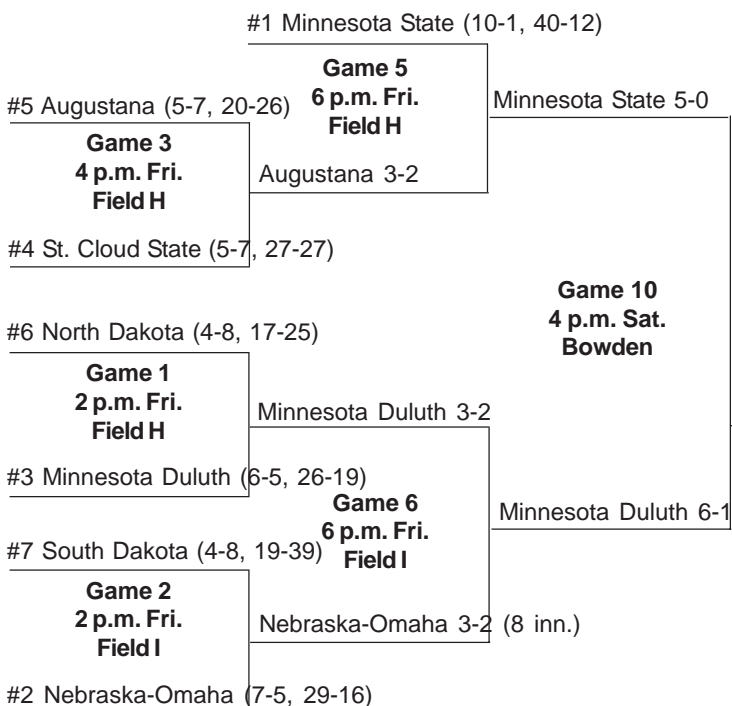

2007 Softball Championship

Friday & Saturday, May 4-6, 2007, Sherman Park & Bowden Field, Sioux Falls, S.D.

Winners' Bracket