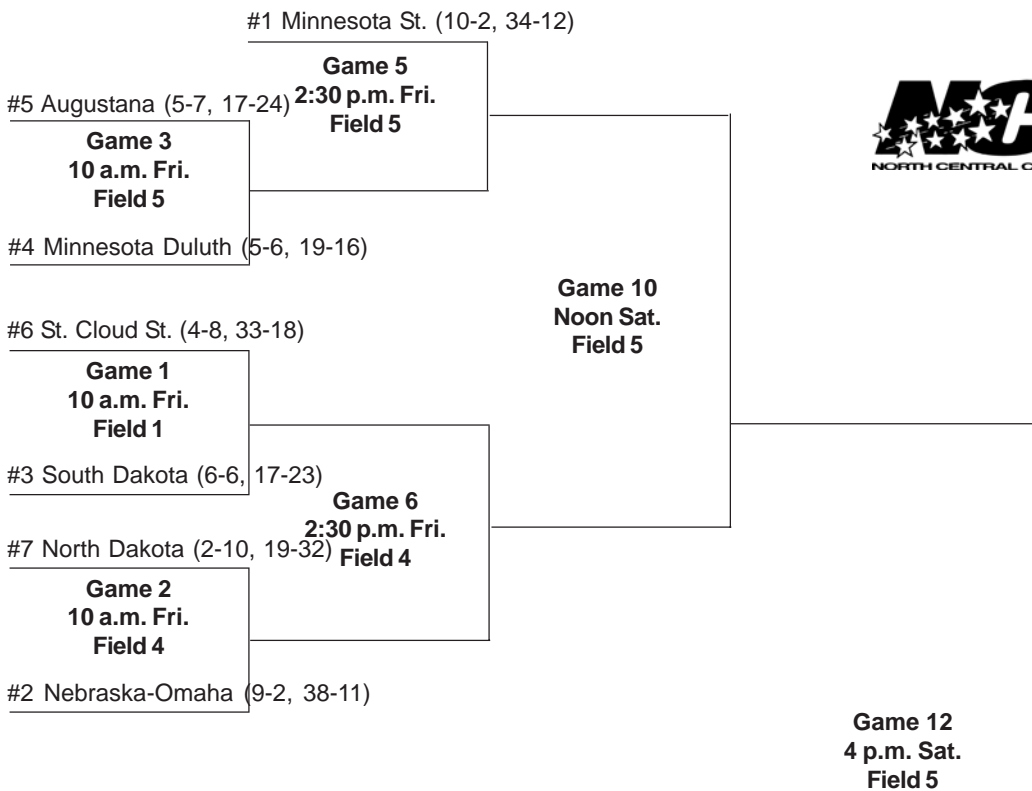

2008 **NCC** Softball Championship

Friday & Saturday, May 2-3, 2008, Wheeler Complex, Duluth, Minn.

Winners' Bracket