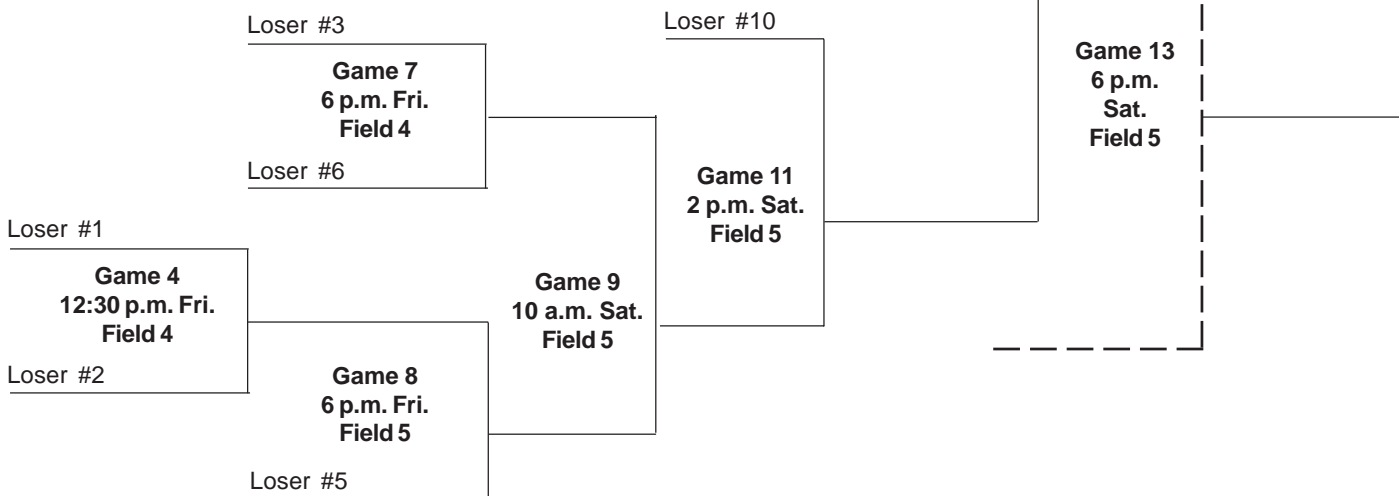

2008 **NCC** Softball Championship

Friday & Saturday, May 2-3, 2008, Wheeler Complex, Duluth, Minn.

Winners' Bracket

Losers' Bracket

Win-Loss Records Through Sunday

North Central Conference
 North Central Conference Statistics as of Apr 28, 2008
 (All games)