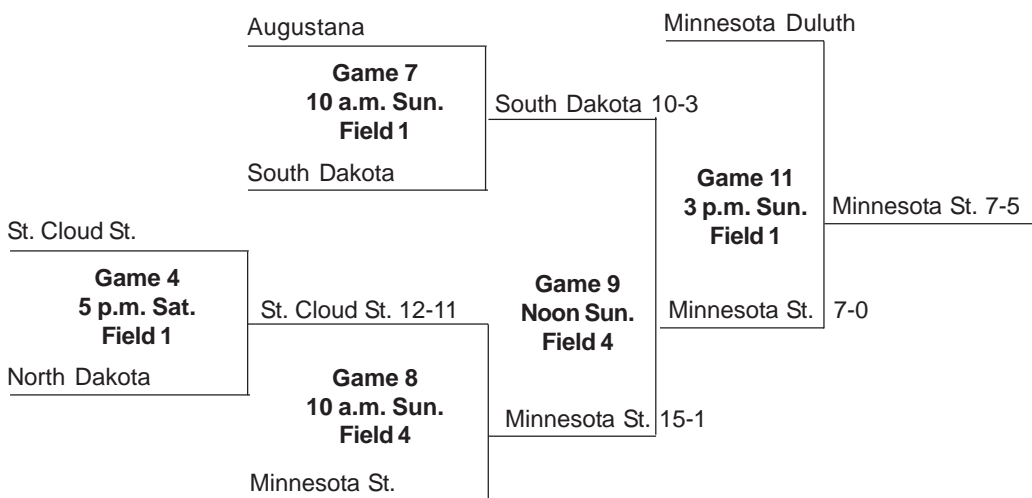

Melissa Negrete went the distance for UNO, allowing only three hits and striking out four.

A completed bracket is included in this release

-- Story courtesy UNO sports information.

Both Maverick Teams Advance to NCAA Tournament, Set To Face Each Other - Both NCC Champion Nebraska-Omaha and runnerup Minnesota State have advanced to the NCAA Division II Softball Championship. The Maverick teams, fresh off the NCC championship game on Sunday, will matchup in the first round of the tournament Wednesday in Emporia, Kansas. Complete bracket and scores for the tournament can be found at www.ncaasports.com.

2008 **NCC** Softball Championship

Saturday & Sunday, May 3-4, 2008, Wheeler Complex, Duluth, Minn.

Winners' Bracket

Losers' Bracket

Win-Loss Records Through Sunday

North Central Conference
North Central Conference Statistics as of May 06, 2008
(All games)