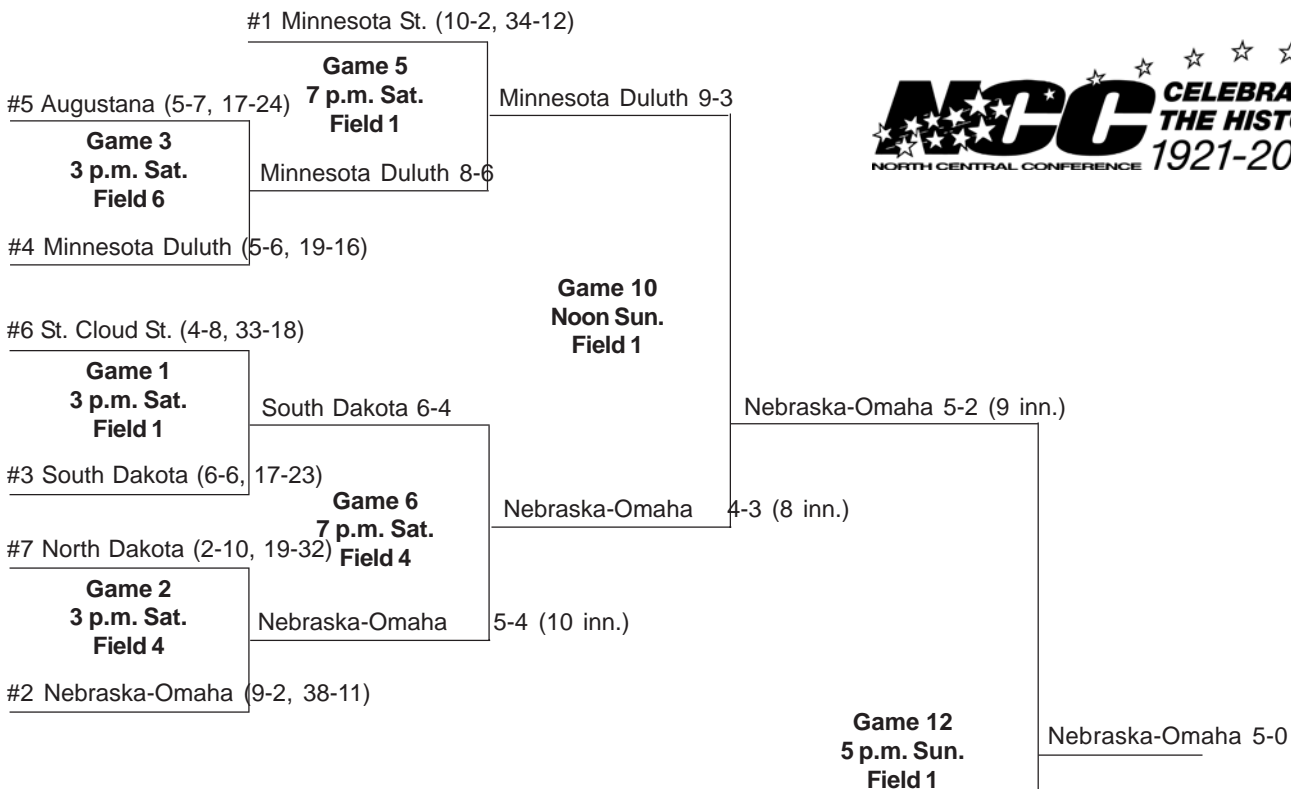

Melissa Negrete went the distance for UNO, allowing only three hits and striking out four.

A completed bracket is included in this release

-- Story courtesy UNO sports information.

Both Maverick Teams Advance to NCAA Tournament, Set To Face Each Other - Both NCC Champion Nebraska-Omaha and runnerup Minnesota State have advanced to the NCAA Division II Softball Championship. The Maverick teams, fresh off the NCC championship game on Sunday, will matchup in the first round of the tournament Wednesday in Emporia, Kansas. Complete bracket and scores for the tournament can be found at www.ncaasports.com.

2008 **NCC** Softball Championship

Saturday & Sunday, May 3-4, 2008, Wheeler Complex, Duluth, Minn.

Winners' Bracket

Losers' Bracket

Win-Loss Records Through Sunday

North Central Conference
North Central Conference Statistics as of May 06, 2008
(All games)