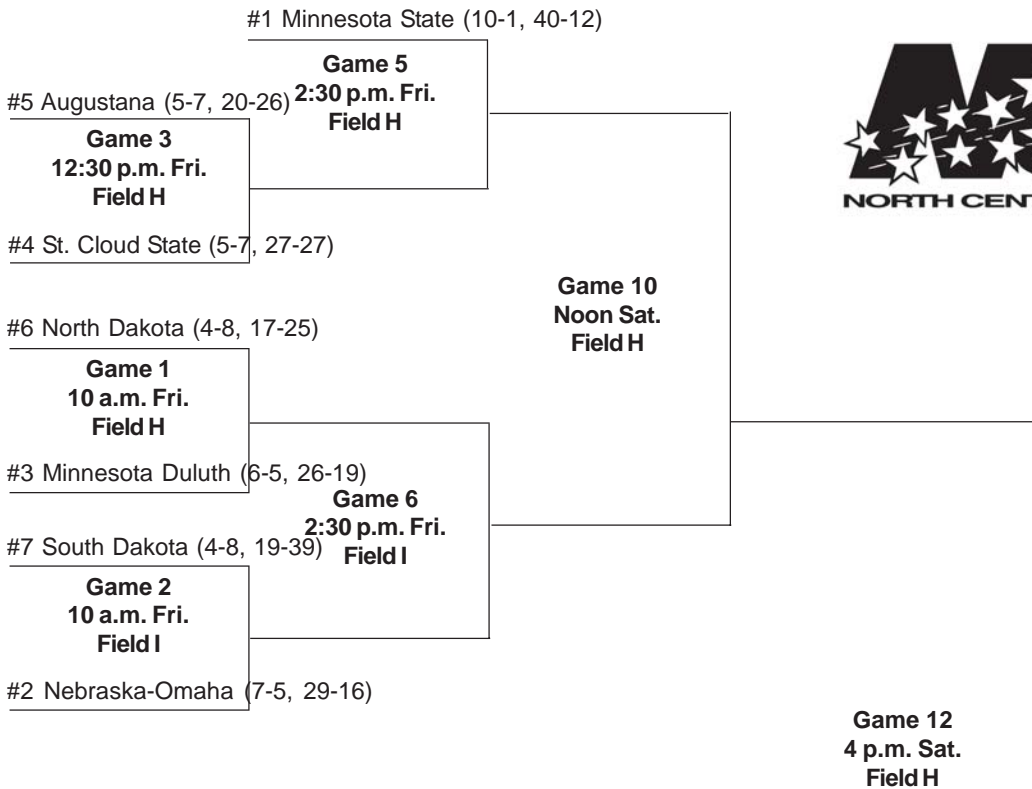

2007 **NCC** Softball Championship

Friday & Saturday, May 4-5, 2007, Sherman Park, Sioux Falls, S.D.

Winners' Bracket