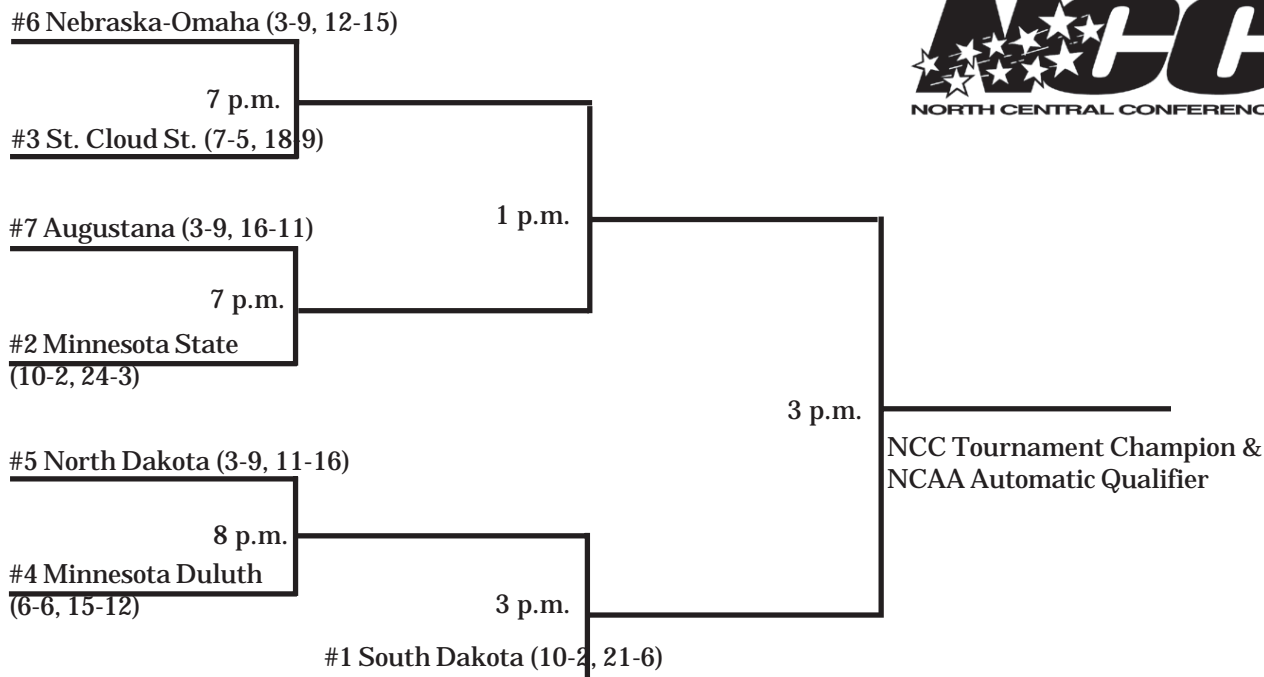

2007 North Central Conference Tournament Women's Bracket

Quarterfinals

Wednesday, Feb. 28
Site of #2, 3, 4 Seeds

Semifinals

Saturday, March 3
Grand Forks, N.D.

Finals

Sunday, March 4
Grand Forks, N.D.

2007 North Central Conference Tournament Men's Bracket

Quarterfinals

Wednesday, Feb. 28
Site of #2, 3, 4 Seeds

Semifinals

Saturday, March 3
Vermillion, S.D.

Finals

Sunday, March 4
Vermillion, S.D.

**2006-07 North Central Conference
INDIVIDUAL BASKETBALL STATISTICS
Games Through Feb. 24, 2007 (All games)**