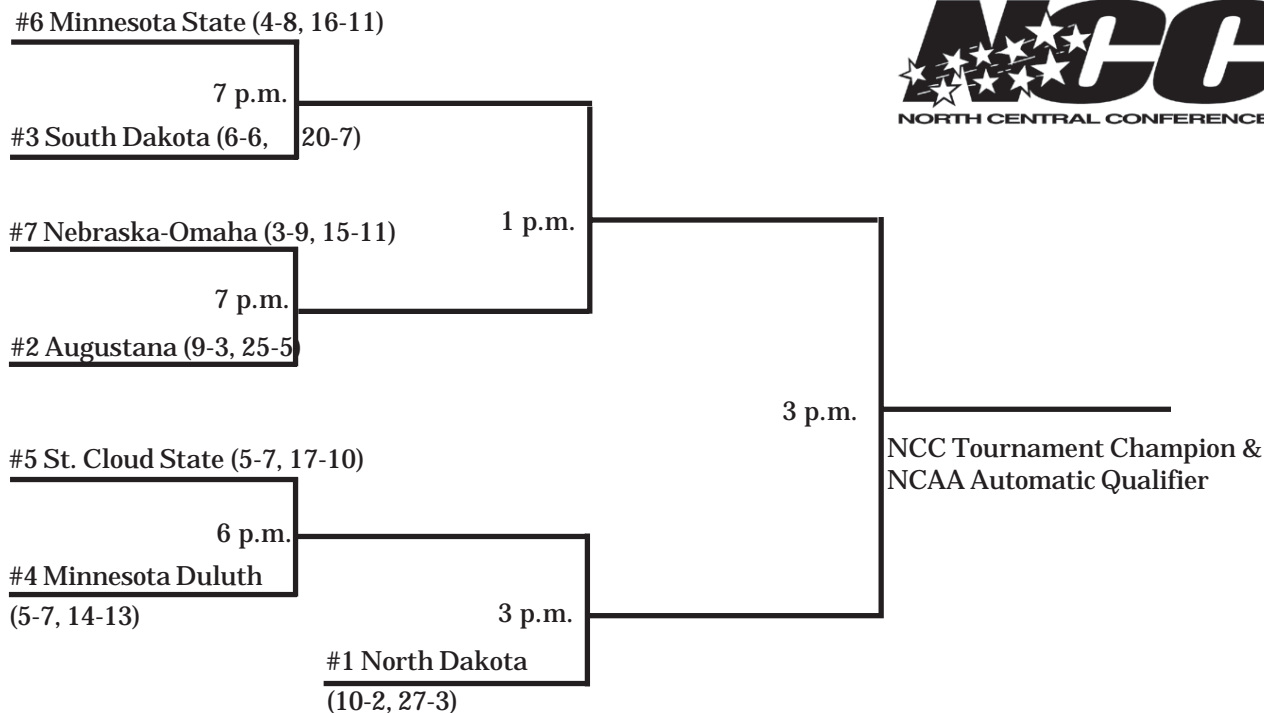

2007 North Central Conference Tournament Women's Bracket

Quarterfinals

Wednesday, Feb. 28
Site of #2, 3, 4 Seeds

Semifinals

Saturday, March 3
Grand Forks, N.D.

Finals

Sunday, March 4
Grand Forks, N.D.

2007 North Central Conference Tournament Men's Bracket

Quarterfinals

Wednesday, Feb. 28
Site of #2, 3, 4 Seeds

Semifinals

Saturday, March 3
Vermillion, S.D.

Finals

Sunday, March 4
Vermillion, S.D.

**2006-07 North Central Conference
INDIVIDUAL BASKETBALL STATISTICS
Games Through Feb. 24, 2007 (All games)**